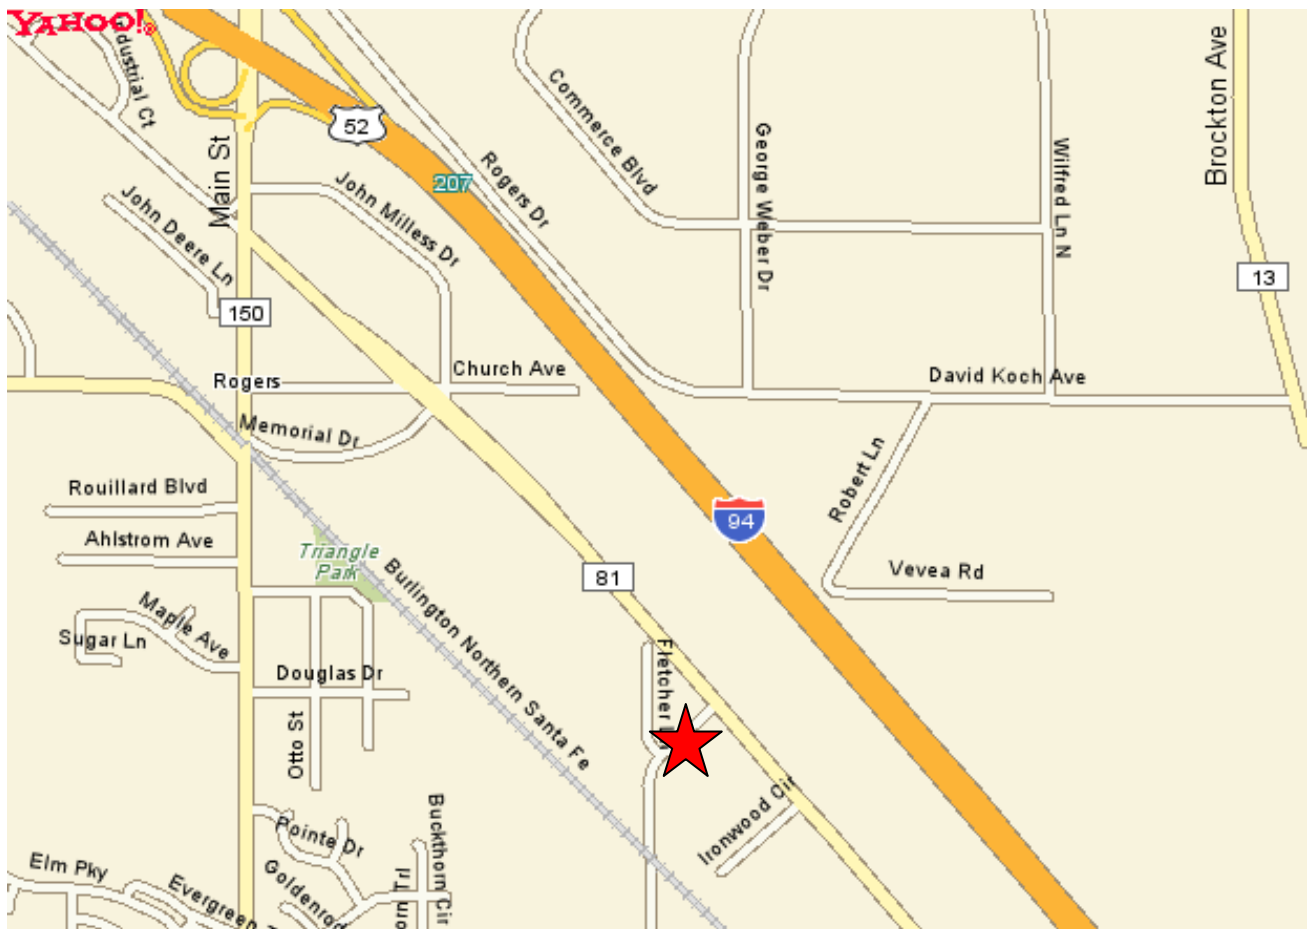

Local: 763.428.3170

Fax: 763.428.3166

Email: staff@abetech.com

To Place an Order - Client Care: 866.226.3848 / 763.428.5937

For Technical Support: 800.868.5838 / 763.428.1279

Directions from Airport:

- West on I-494 for approximately 30 miles
- At the I-694/I-494/I-94 Interchange, take I-94 West as if going to St. Cloud
- Take the County Road 101 Exit (Exit 207)
- At the top of the ramp turn Left onto County Road 101
- Turn Left at the 2nd stop light onto County Road 81
- Turn Right onto Fletcher Lane
- Take First Left into AbeTech Parking Lot